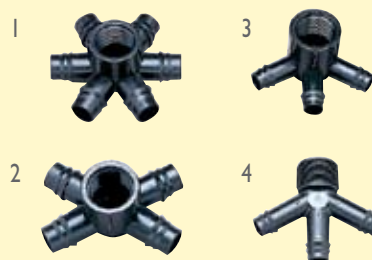

Accessories

BARB CONNECTORS FOR: NAANPC, AMNONDRIP, TIFDRIP & TALDRIP 16, 20 MM

Barbed/Threaded Multi-Outlets

	Description	Item # 20 mm	Item # 16 mm	Qty/Bag
1	6-way 3/4" female	6424045020	6424045010	50
2	4-way 3/4" female	6424234000	6424044010	
3	3-way elbow 3/4" female	6424042050	6424042010	
4	3-way straight 3/4" male	6424043030	6424043010	

Barbed/Threaded Connectors

	Description	Item # 20 mm	Item # 16 mm	Qty/Bag
1	Tee barb 3/4" female	6424040230	6424040210	50
2	Tee barb 3/4" male	6424040050	6424040040	
3	Y connector 3/4" male	6416040600	6416040200	
4	Barbed connector 3/4" male	6424040635	6424040615	100
4	Barbed connector 1/2" male	6424040630	6424040610	
5	Elbow barb 3/4" male	6424040450	6424040445	

Barbed Connectors

	Description	Item #		Qty/Bag
1	Barbed connector silver ring 20 x 20	483222		100
2	Barbed connector 16 x 16	483161		
2	Barbed connector 17 x 17	6423040620		
3	Barbed reducer 20 x 17	6423040830		
3	Barbed reducer 20 x 16	6423040850		
3	Barbed reducer 17 x 16	6423040820		
		Item # 20 mm	Item # 16 mm	
4	Tee barbed	6423040030	6423040010	
5	Tee reducer barbed	6423040250	6423040220	
6	Elbow barb	6423040440	6423040410	
7	Star 3-way	-	6423049900	

RING CONNECTORS: THIN-WALLED 16; 17MM, 10-35MIL FOR TALDRIP & TOPDRIP

	Description	Item # Black 10,13 mil	Item # Brown 25 mil	Item # Red 35 mil	Qty/ Bag
1	Start connector 16/17	6431301505	6431302005	6431303005	100
2	Connector 17 x 16 barb	6425300638	6425300640	6425300642	
3	Tee 16/17 x 16 x 16/17 Tee 17 x 20 x 17	6425300606 6425300608	6425300610 6425300612	6425300614 6425300616	
4	Connector 16/17 x 16/17	6425300646	6425300648	6425300650	
5	End line 16/17	6425300655	6425300656	6425300658	
6	Ring for connector Black:10-18 mil Brown: 25 mil Red:35 mi	6425300600	6425300602	6425300604	
7	Grommet for quick start for PVC	6431999900	6431999900	6431999900	